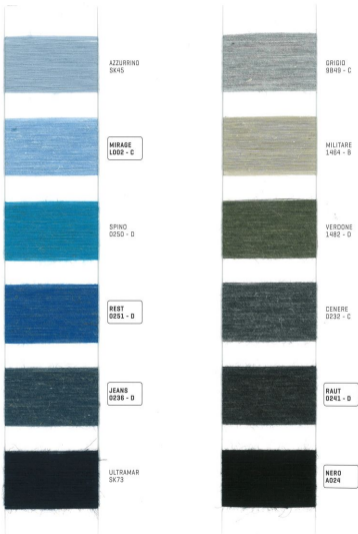

OLCESE
FERRARI

il filato italiano

TROPICAL

TROPICAL

№ 30/1 - Nm 1/50000

70% Cotone / Cotton - 30% Lino / Fax

STOCK SERVICE

TROPICAL

Ne 30/1 - Nm 1/50000

70% Cotone / Cotton - 30% Lino / Flax

STOCK SERVICE

TROPICAL

N° 30/1 - Nm 1/50000

70% Cotone / Cotton - 30% Lino / Fax

STOCK SERVICE